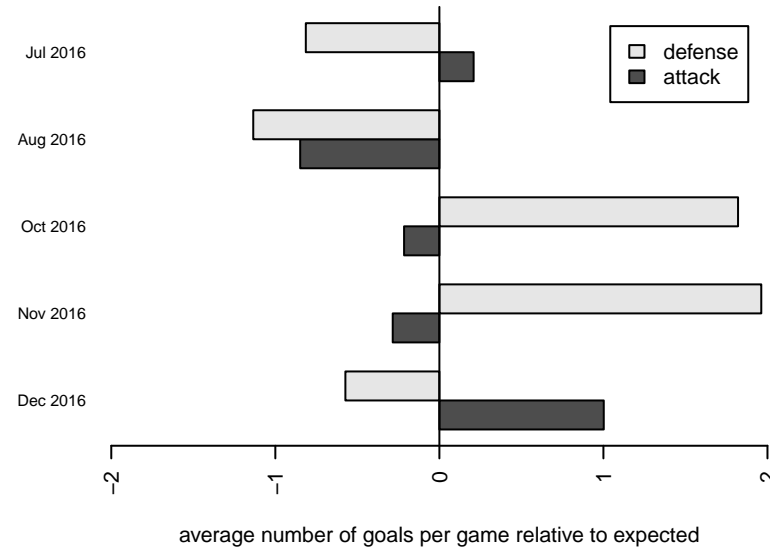

Performance relative to 13 month average