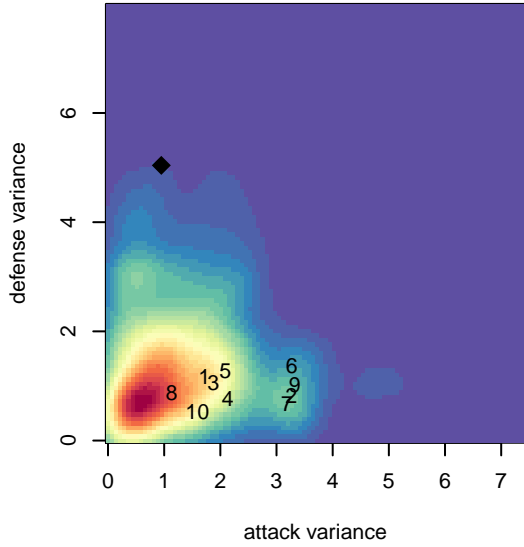

## GS Surf C B00

GS Surf  
 Bothel, WA  
 B00 total strength=1338  
 attack=8.97 defense=4.65  
 fall league = RCL B00 Div 3

alt names used:  
 GS SURF B00 C (WA)  
 GS Surf B00 C  
 GS SURF B00 C (WA)  
 GS Surf B00 C  
 GS Surf B00 C

Venues played:  
 2016 Seattle United Cup BU17  
 2016 Oswego Nike Cup U17 U17  
 2016 REDAPT Cup Silver U17  
 2016 RCL B00 Div 3  
 2016 WYS Presidents Cup B00

**attack and defense variance (black dot)  
relative to other teams  
and top 10 in region**