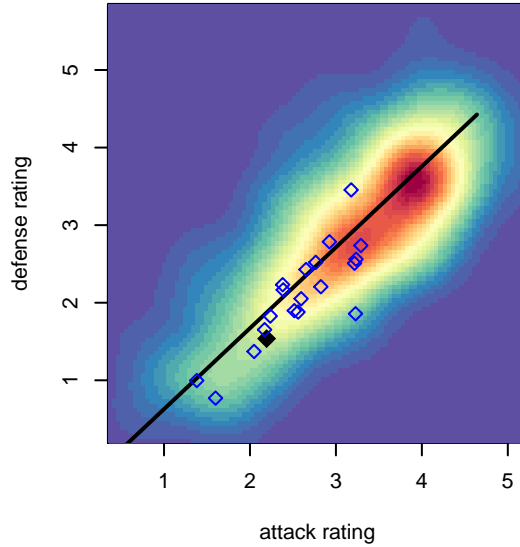

**attack and defense rating
relative to others at age
and all opponents in last 13 months**