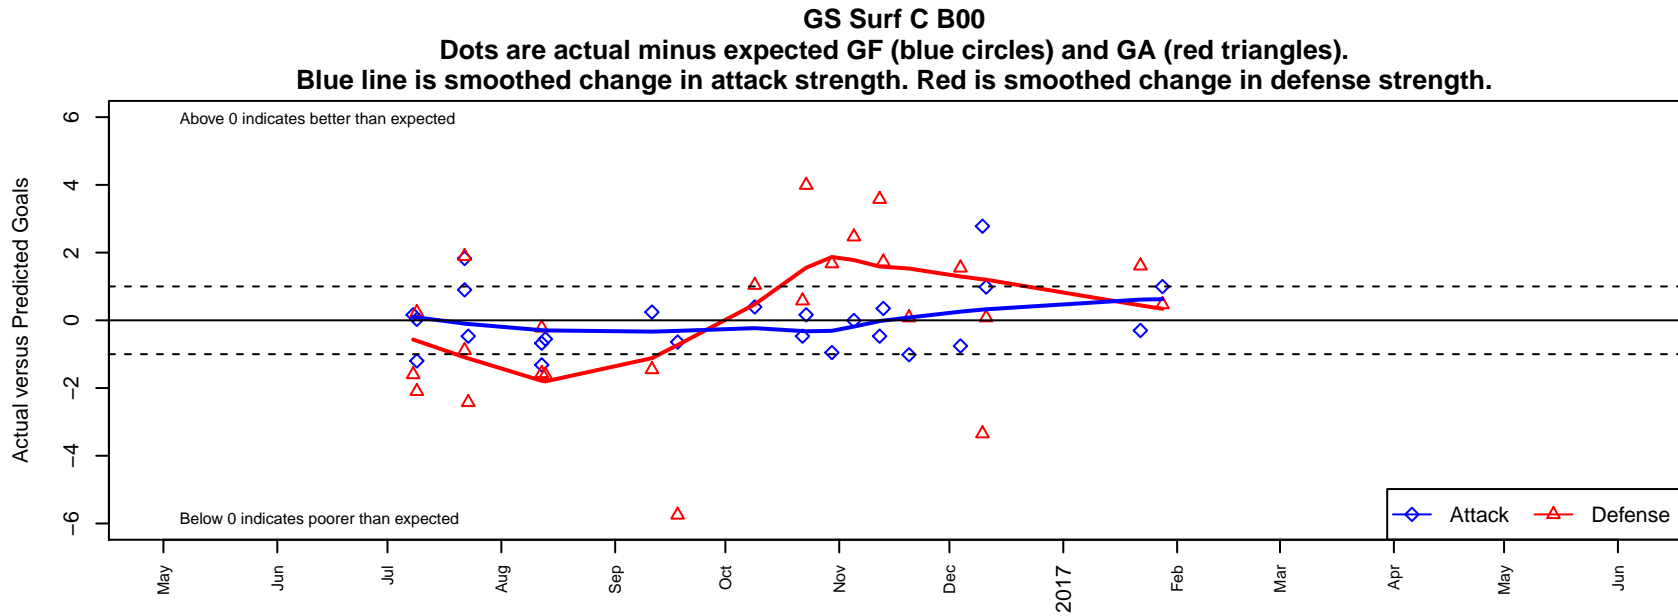

## GS Surf C B00

GS Surf  
 Bothel, WA  
 B00 total strength=1338  
 attack=8.97 defense=4.65  
 fall league = RCL B00 Div 3

alt names used:  
 GS SURF B00 C (WA)  
 GS Surf B00 C  
 GS SURF B00 C (WA)  
 GS Surf B00 C  
 GS Surf B00 C

Venues played:  
 2016 Seattle United Cup BU17  
 2016 Oswego Nike Cup U17 U17  
 2016 REDAPT Cup Silver U17  
 2016 RCL B00 Div 3  
 2016 WYS Presidents Cup B00

**attack and defense variance (black dot)  
relative to other teams  
and top 10 in region**