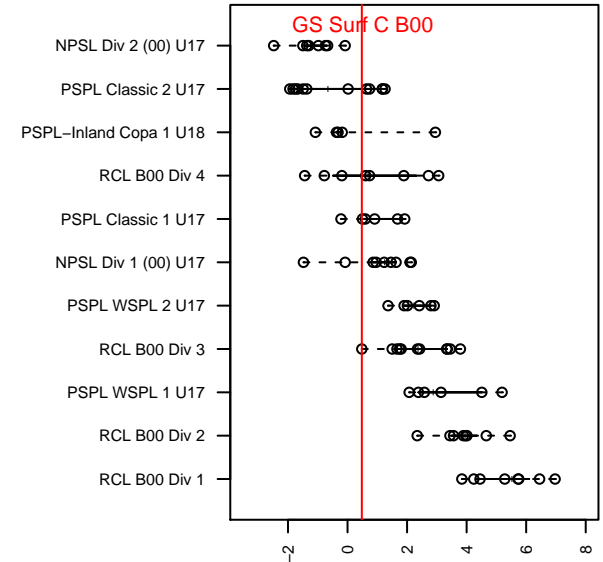

**attack and defense rating
relative to others at age
and all opponents in last 13 months**