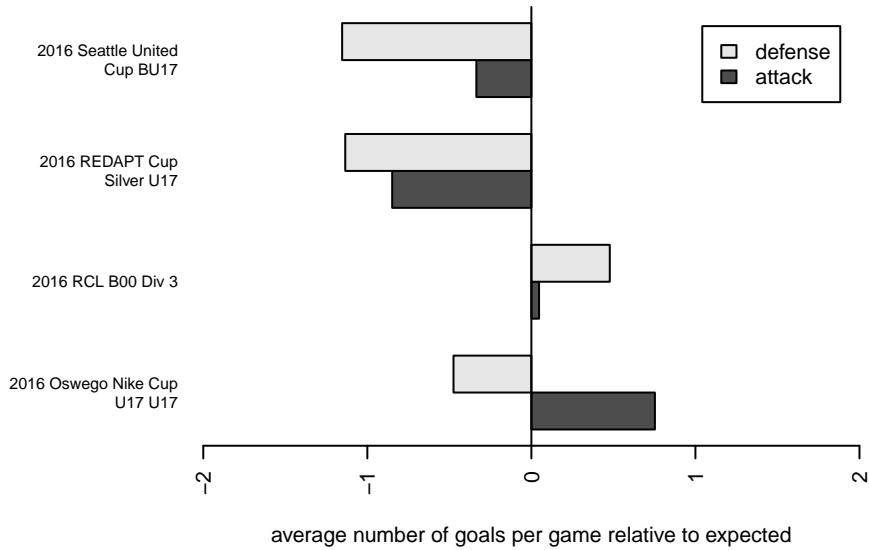

Performance relative to 13 month average